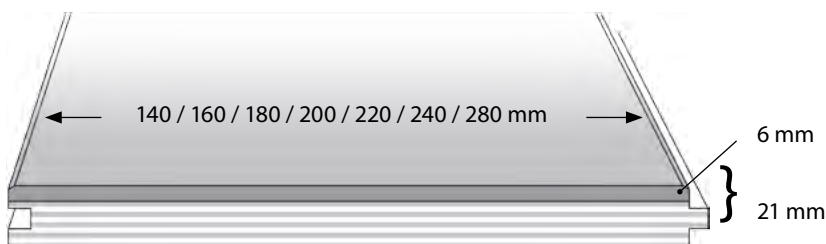

HKS Krügers 21 mm, Oak

Type/Construction	1 strip plank in 2 layer construction, approx. 4 mm top layer oak on birch plywood, WBP glued
Dimensions	21/6 x 140 / 160 / 180 / 200 / 220 / 240 / 280 mm
Lengths	random lengths 600 - 2000 / 2400 / 2600 / 2800 mm; system-packaging; 3-5 layers per bundle
Packaging	shrinking foil, end cap, maintenance and installing instructions included
Profile	all around tongue and groove, longside beveled (GO2)
Surfaces	Pure, Milk, Sugar, Macchiato, Honey, Caramel, Crema, Cacao, Original, Natural, Almond, Nougat, Vanille, Coco
Production	according to EN 13489
Grading*	according to the quality description of the manufacturer. Inside this grades it is allowed: ABCD grade: sound knots, filled knots, smaller cracks, filled cracks in the surface, rarely cracks in the filler, vivid structure, natural differences in colour, , sapwood up to ¼ of the width, other wood typical characteristics. AB grade: sound knots up to 10 mm, filled knots up to 3 mm, minor hairline cracks, natural differences in colour.
Installation	glueing down on concrete or floating installation on Elastilon; always according to the instructions of the manufacturer (glue, Elastilon, etc.)
Maintenance	depending on use with suitable maintenance products
Underfloor heating	suitable up to 240 mm width, only warm water system, no electric heating systems, surface temperature max. 25° C with equal heating, heat conductivity 0,17 W (m k); thermal resistance 0,094 m ² K/W
Fire resistance	D _{fl} -s1
Labelling	CE; A+; FSC on request
Hints	wooden floorings are a natural product, due to climate conditions joints can occur in winter and the planks can swell in summer. Therefore an expansion gap to the walls of min. 15 mm is necessary. According to the behaviour of the planks the customer must be advised.