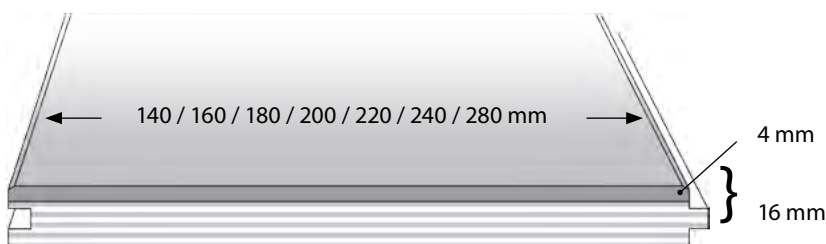

HKS Krügers 16 mm, Oak

Type/Construction	1 strip plank in 2 layer construction, approx. 4 mm top layer oak on birch plywood, WBP glued
Dimensions	16/4 x 140 / 160 / 180 / 200 / 220 / 240 / 280 mm
Lengths	random lengths 600 - 2.000 / 2.400 / 2.800 mm; system-packaging; 4 - 6 layers per bundle
Packaging	shrinking foil, end cap, maintenance and installing instructions included
Profile	all around tongue and groove, longside beveled (GO2)
Surfaces	Pure, Milk, Sugar, Macchiato, Honey, Caramel, Crema, Cacao, Original, Natural, Almond, Nougat, Vanille, Coco
Production	according to EN 13489
Grading*	according to the quality description of the manufacturer. Inside this grades it is allowed: ABCD grade: sound knots, filled knots, smaller cracks, filled cracks in the surface, rarely cracks in the filler, vivid structure, natural differences in colour, , sapwood up to ¼ of the width, other wood typical characteristics. AB grade: sound knots up to 10 mm, filled knots up to 3 mm, minor hairline cracks, natural differences in colour.
Installation	glueing down on concrete or floating installation on Elastilon; always according to the instructions of the manufacturer (glue, Elastilon, etc.)
Maintenance	depending on use with suitable maintenance products
Underfloor heating	suitable up to 240 mm width, only warm water system, no electric heating systems, surface temperature max. 25° C with equal heating, heat conductivity 0,17 W (m k); thermal resistance 0,094 m ² K/W
Fire resistance	D _n -s1
Labelling	CE; A+
Hints	wooden floorings are a natural product, due to climate conditions joints can occur in winter and the planks can swell in summer. Therefore an expansion gap to the walls of min. 15 mm is necessary. According to the behaviour of the planks the customer must be advised.